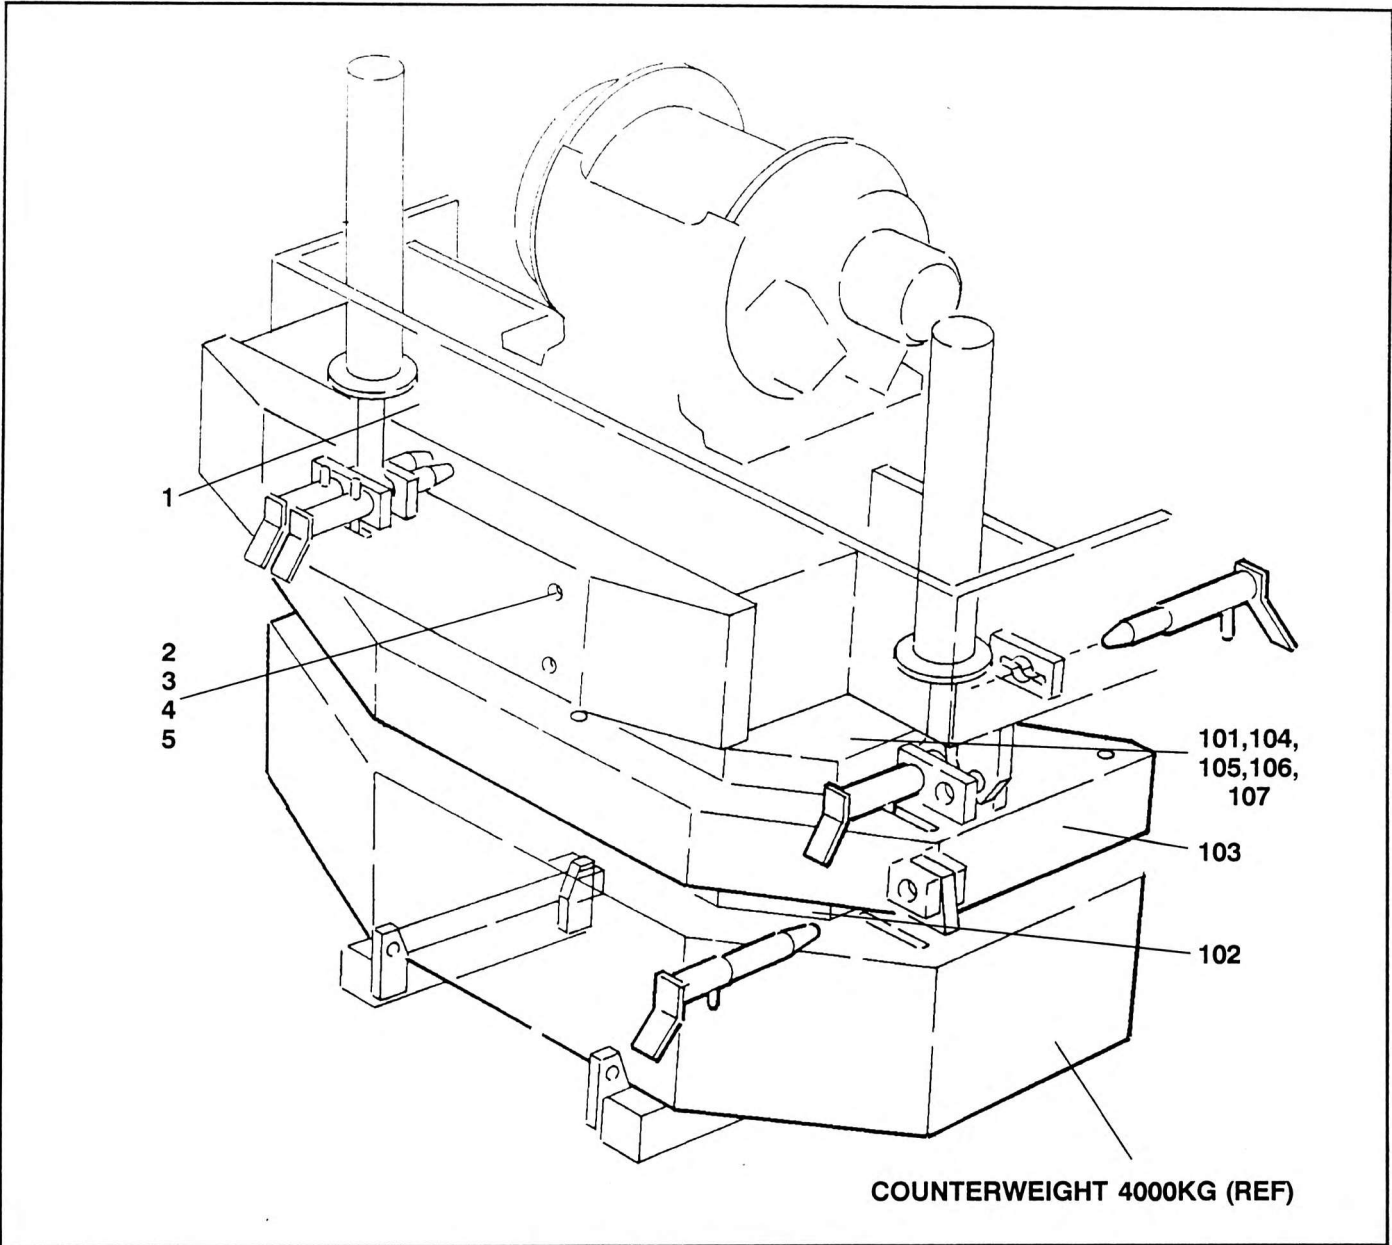

# COUNTERWEIGHT ASSEMBLY

NO.	PART NO	QTY.	DESCRIPTION	NO.	PART NO	QTY.	DESCRIPTION
1	6-962-990505	1	Counterweight 1800kg (Welded to the turntable)				
2	6-864-990107	4	Stud				
3	7-661-340003	4	Nut Hex M30				
4	16283	4	Washer Plain				
5	7-951-340210	4	Washer Spring				
-	6-962-990506	1	Counterweight Assy 3000kg (Includes items 101 to 107)				
101	6-705-911603	1	Plate Counterweight				
102	6-705-911604	1	Plate Counterweight				
103	6-962-990507	1	Counterweight				
104	6-867-276605	2	Stud M20 x 330 lg				
105	7-661-270003	4	Nut M20				
106	7-949-000236	4	Washer				
107	7-951-270210	4	Washer Spring				